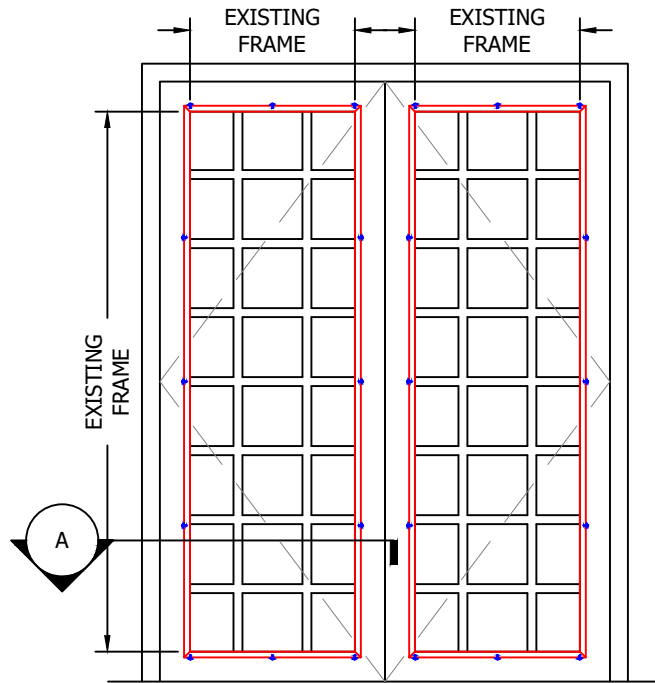

EXISTING WINDOW

WINDOW ELEVATION

A - FRAME
(FULL SCALE)

- AVAILABLE IN ALMOND, BROWN AND WHITE
- SEE ADDITIONAL DETAILS FOR OVERSIZED WINDOWS

Innerglass[®]
Window Systems, LLC
The Compression-Fit Advantage

PRODUCT CUT SHEET
SURFACE MOUNT INTERIOR STORM WINDOW

DATE: 05/23/18

SM