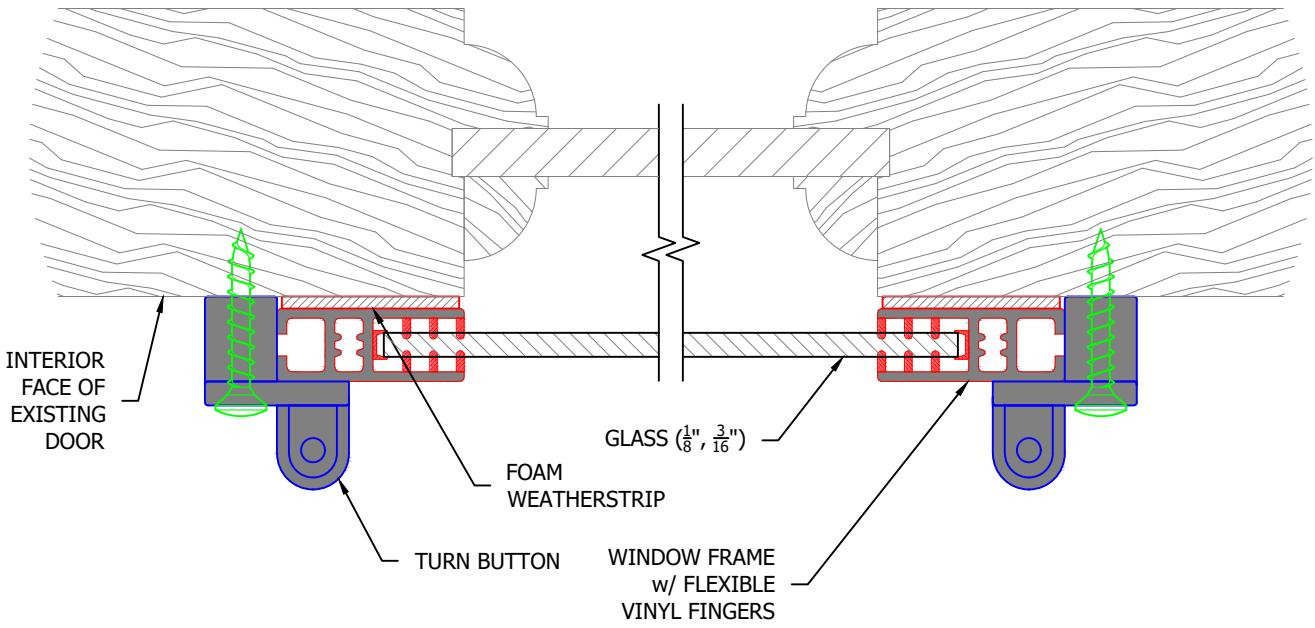

EXISTING WINDOW

WINDOW ELEVATION

A - FRAME
(FULL SCALE)

- AVAILABLE IN ALMOND, BROWN AND WHITE
- SEE ADDITIONAL DETAILS FOR OVERSIZED WINDOWS

Innerglass[®]
Window Systems, LLC
The Compression-Fit Advantage

PRODUCT CUT SHEET
SURFACE MOUNT INTERIOR STORM WINDOW

DATE: 05/23/18

SM