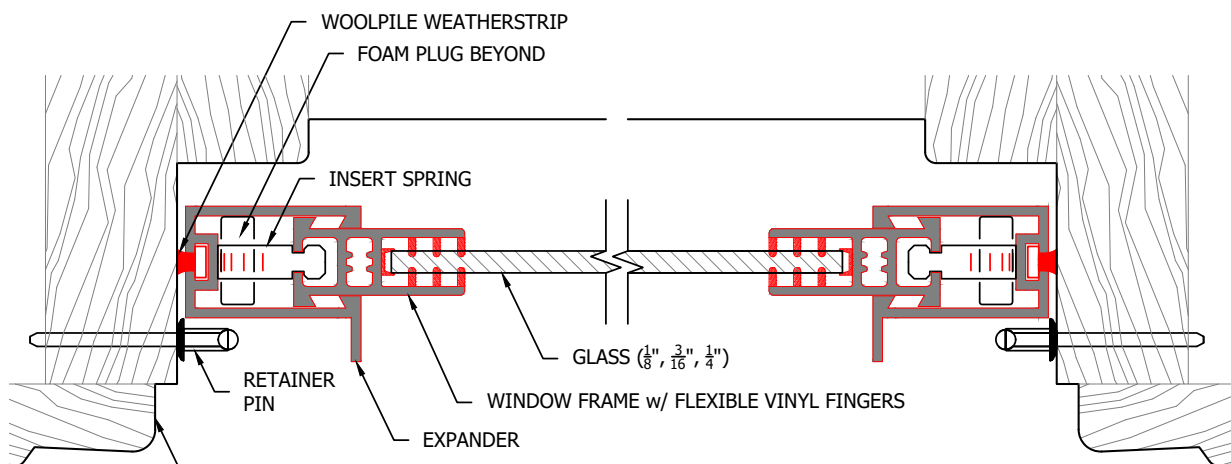

EXISTING WINDOW
(TYPICAL - DOUBLE HUNG)

STORM WINDOW ELEVATION
(COMPRESSION)

A - HEAD/SILL
(FULL SCALE)

- AVAILABLE IN ALMOND, BROWN AND WHITE
- SEE ADDITIONAL DETAILS FOR OVERSIZED WINDOWS

B - JAMB
(FULL SCALE)

PRODUCT CUT SHEET
COMPRESSION WINDOW
SECTIONS & DETAILS
DATE: 05/23/18

CP