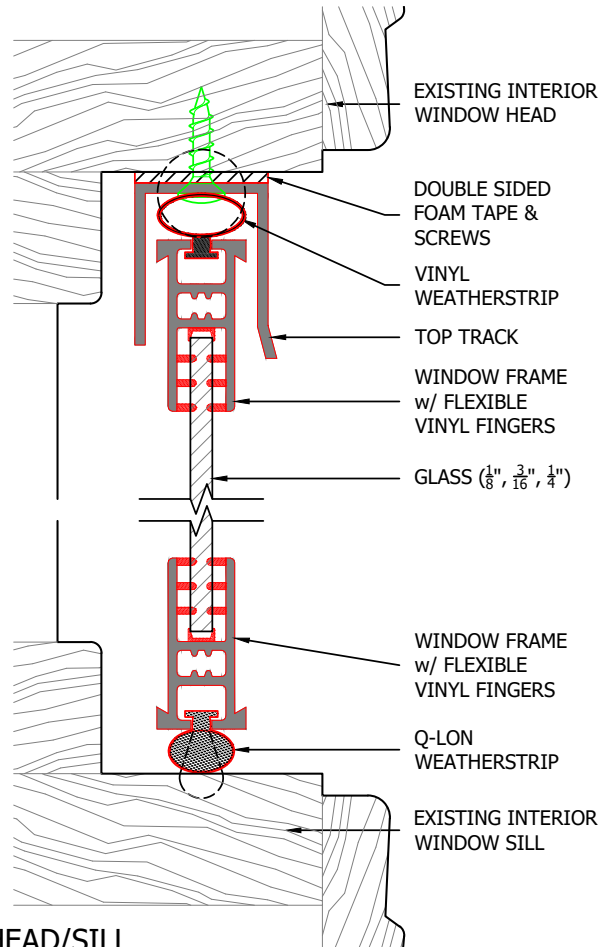

EXISTING WINDOW
(TYPICAL - DOUBLE HUNG)

STORM WINDOW ELEVATION
(COMPRESSION)

A - HEAD/SILL
(FULL SCALE)

- AVAILABLE IN ALMOND, BROWN AND WHITE
- SEE ADDITIONAL DETAILS FOR OVERSIZED WINDOWS

B - JAMB
(FULL SCALE)

PRODUCT CUT SHEET
COMPRESSION WINDOW
SECTIONS & DETAILS
DATE: 05/23/18

CP