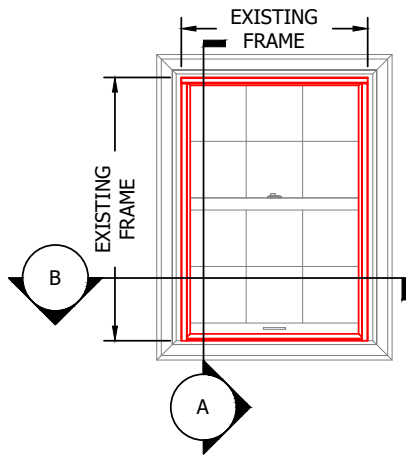

EXISTING WINDOW
(TYPICAL - DOUBLE HUNG)

STORM WINDOW ELEVATION
(COMPRESSION)

A - HEAD/SILL
(FULL SCALE)

- AVAILABLE IN ALMOND, BROWN AND WHITE
- SEE ADDITIONAL DETAILS FOR OVERSIZED WINDOWS

B - JAMB
(FULL SCALE)